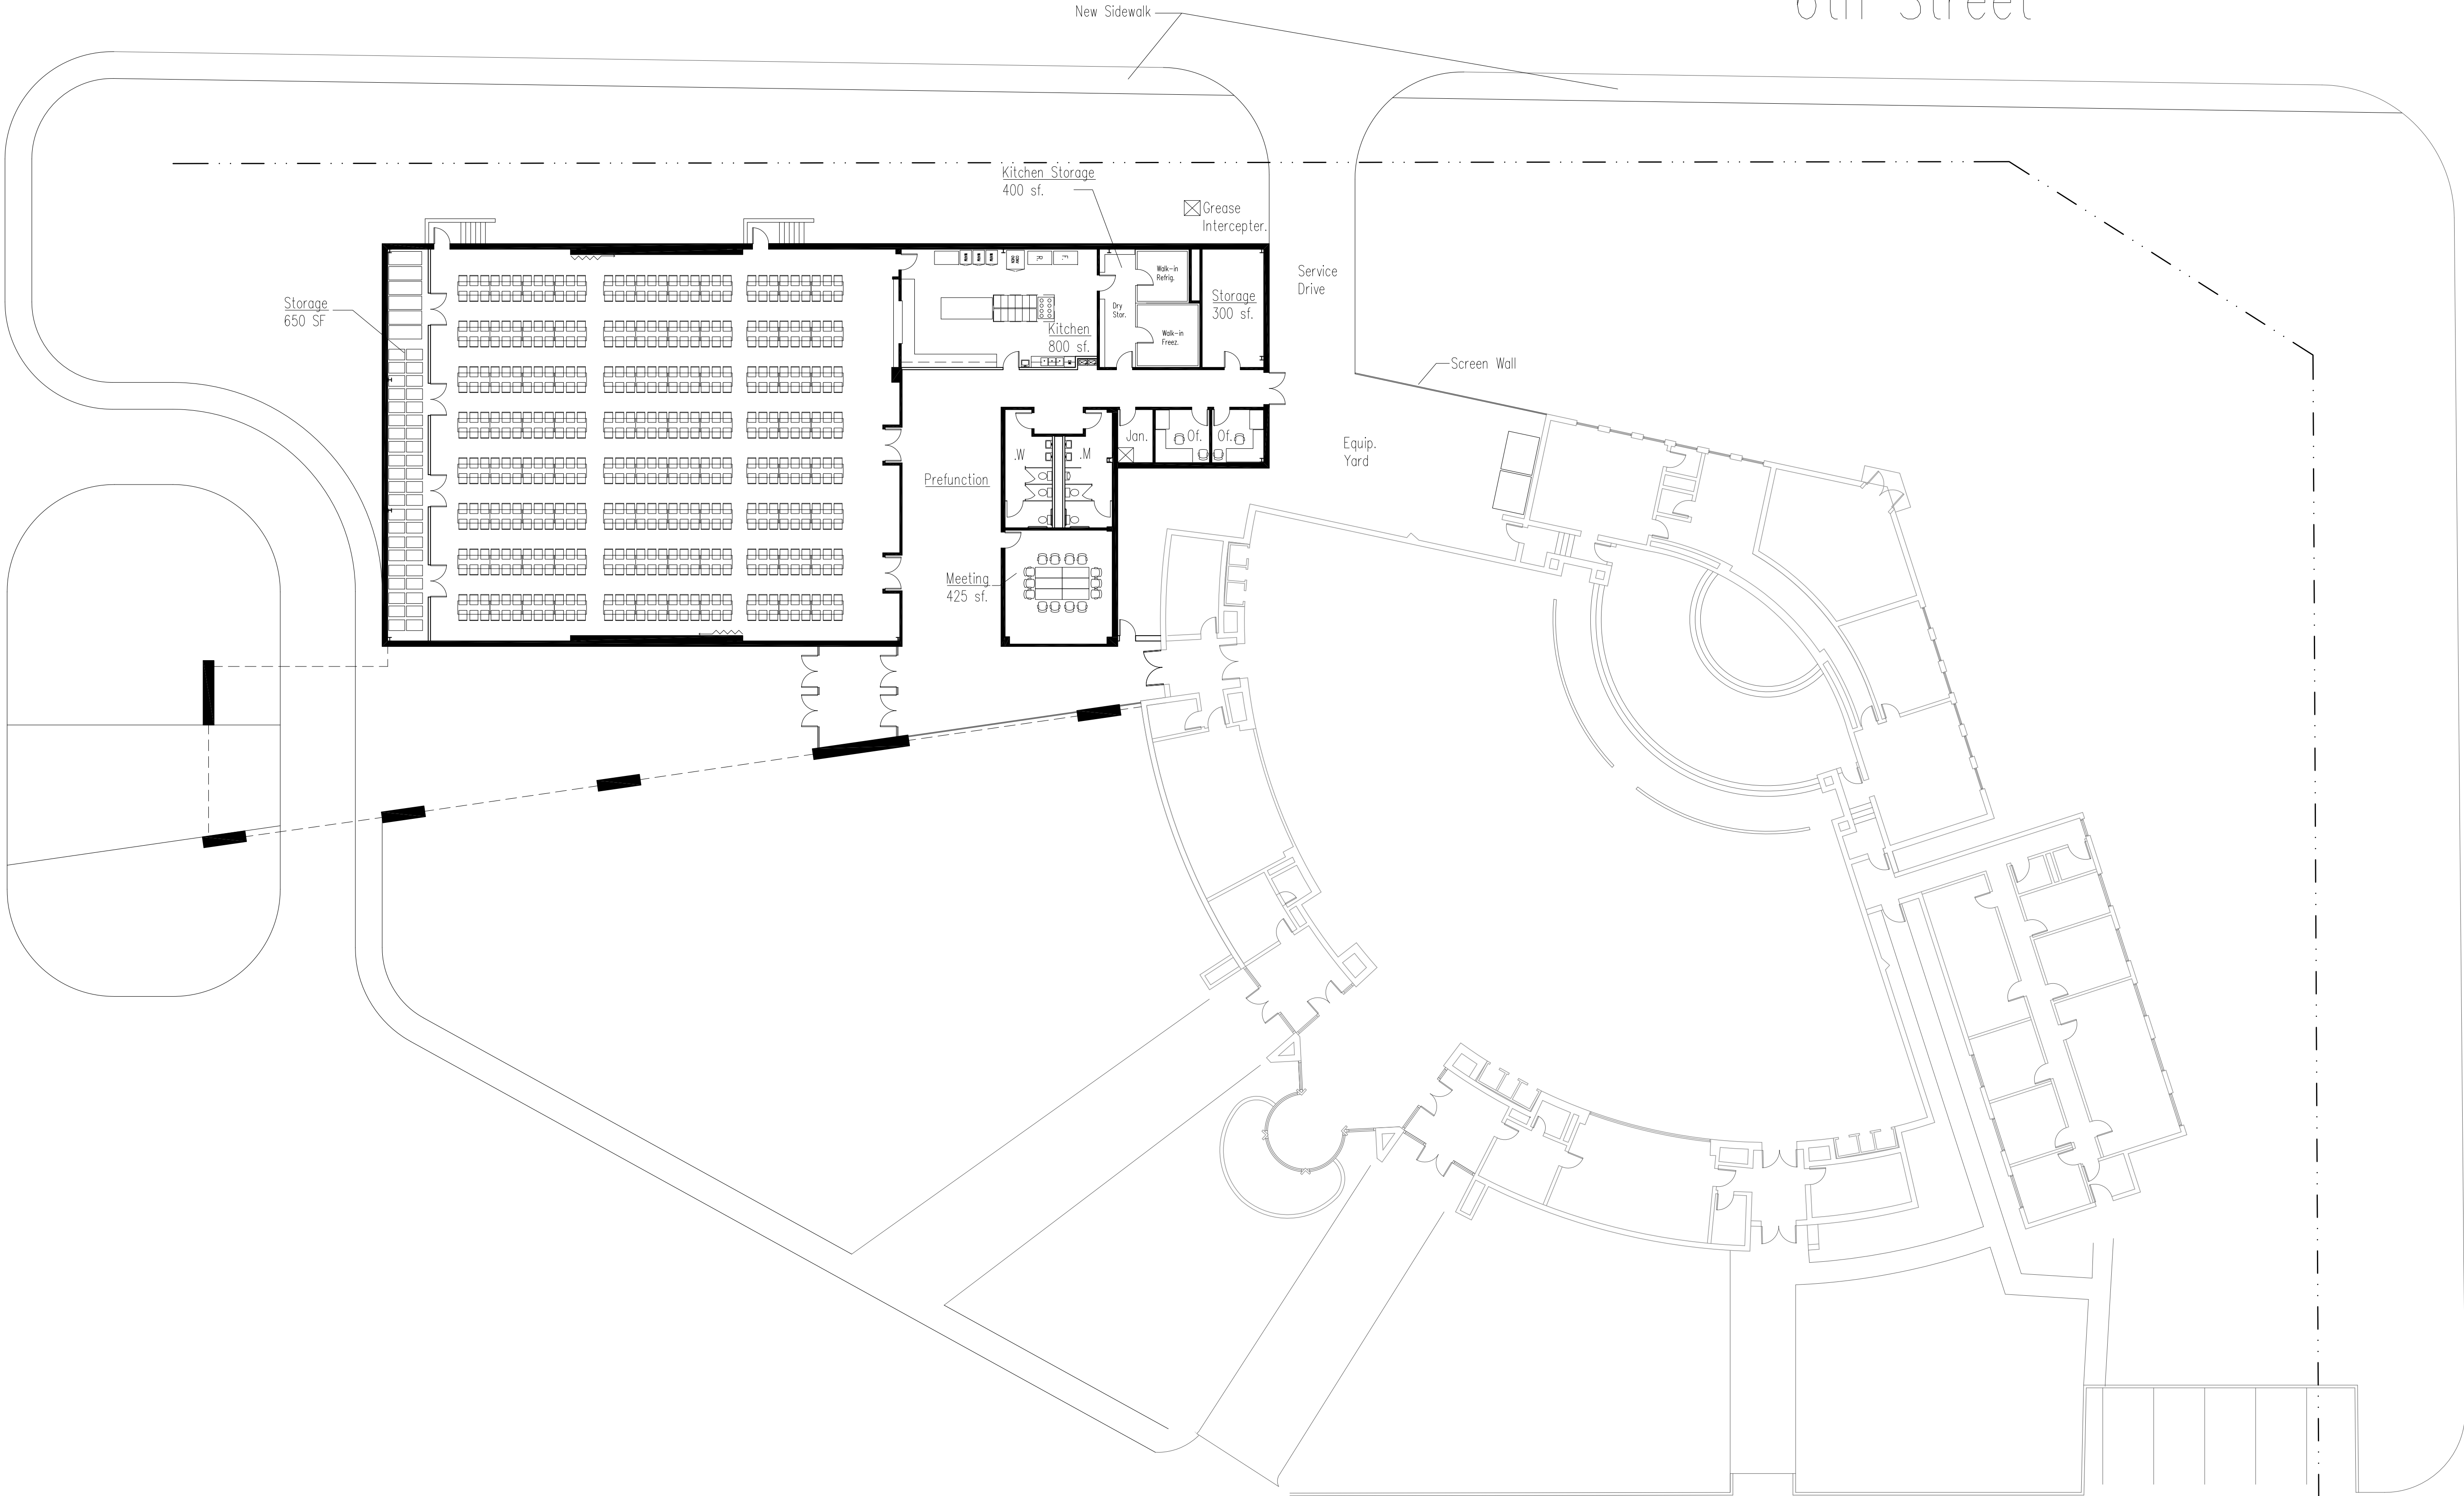

6th Street

Stevenson Dr.

Floor Plan

12,500 sf.

SCALE:

1/16"=1'-0"

Little Flower Parish Center

fwai Architects